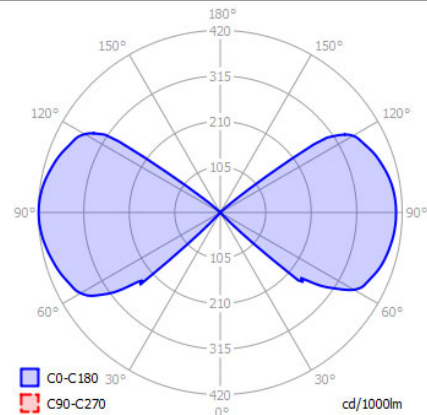

CLIPPO OPTIC WALL

SPECIFICATIONS

MOUNTING		CEILING / WALL
POWER	[W]	2x6
LAMP		built-in LED
LUMINOUS FLUX*	[lm]	2x15-635
LIGHT COLOUR	[K]	1800-3000
CRI		>90
BEAM ANGLE	[°]	80 / 80
AVERAGE LIFETIME	[h]	L80/B50.000
LUMINOUS EFFICACY	[lm/W]	105
POWER SUPPLY	[V] [A]	220-240V AC 50/60 Hz
LED-DRIVER		INCLUDED
DIMMING		PHASE DIM
THROUGH-WIRING		YES
MATERIAL		ALUMINUM
INGRESS PROTECTION		IP20
PROTECTION CLASS		I
NET WEIGHT	[kg]	1,15
GROSS WEIGHT	[kg]	1,20
COLOUR (HOUSING)		WHITE ~RAL9003
COLOUR (HOUSING)		BLACK ~RAL9005

LIGHT DISTRIBUTION

80°/80°

*Luminous flux values are nominal LED data at a operating temperature of 25° C

OPTIONS / OPTIONAL ACCESSORIES

ACCENT RING GOLD

MOUNTING DIMENSIONS

FIXTURE DIMENSIONS

DLS LIGHTING