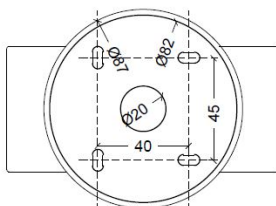

CLIPPO OPTIC WALL

SPECIFICATIONS

MOUNTING		CEILING / WALL
POWER	[W]	2x6
LAMP		built-in LED
LUMINOUS FLUX*	[lm]	2x15-635
LIGHT COLOUR	[K]	1800-3000
CRI		>90
BEAM ANGLE	[°]	80 / 80
AVERAGE LIFETIME	[h]	L80/B50.000
LUMINOUS EFFICACY	[lm/W]	105
POWER SUPPLY	[V] [A]	220-240V AC 50/60 Hz
LED-DRIVER		INCLUDED
DIMMING		PHASE DIM
THROUGH-WIRING		YES
MATERIAL		ALUMINUM
INGRESS PROTECTION		IP20
PROTECTION CLASS		I
NET WEIGHT	[kg]	1,15
GROSS WEIGHT	[kg]	1,20
COLOUR (HOUSING)		WHITE ~RAL9003
COLOUR (HOUSING)		BLACK ~RAL9005

LIGHT DISTRIBUTION

80°/80°

*Luminous flux values are nominal LED data at a operating temperature of 25° C

OPTIONS / OPTIONAL ACCESSORIES

ACCENT RING GOLD

MOUNTING DIMENSIONS

FIXTURE DIMENSIONS

DLS LIGHTING