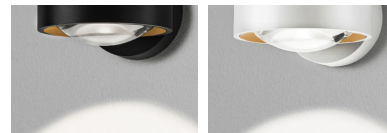

CLIPPO OPTIC WALL

SPECIFICATIONS

MOUNTING		CEILING / WALL
POWER	[W]	2x6
LAMP		built-in LED
LUMINOUS FLUX*	[lm]	2x15-635
LIGHT COLOUR	[K]	1800-3000
CRI		>90
BEAM ANGLE	[°]	80 / 80
AVERAGE LIFETIME	[h]	L80/B50.000
LUMINOUS EFFICACY	[lm/W]	105
POWER SUPPLY	[V] [A]	220-240V AC 50/60 Hz
LED-DRIVER		INCLUDED
DIMMING		PHASE DIM
THROUGH-WIRING		YES
MATERIAL		ALUMINUM
INGRESS PROTECTION		IP20
PROTECTION CLASS		I
NET WEIGHT	[kg]	1,15
GROSS WEIGHT	[kg]	1,20
COLOUR (HOUSING)		WHITE ~RAL9003
COLOUR (HOUSING)		BLACK ~RAL9005

LIGHT DISTRIBUTION

80°/80°

*Luminous flux values are nominal LED data at a operating temperature of 25° C

OPTIONS / OPTIONAL ACCESSORIES

ACCENT RING GOLD

MOUNTING DIMENSIONS

FIXTURE DIMENSIONS

DLS LIGHTING