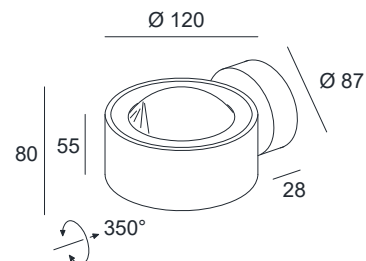

CLIPPO OPTIC WALL

SPECIFICATIONS

MOUNTING		CEILING / WALL
POWER	[W]	2x6
LAMP		built-in LED
LUMINOUS FLUX*	[lm]	2x15-635
LIGHT COLOUR	[K]	1800-3000
CRI		>90
BEAM ANGLE	[°]	80 / 80
AVERAGE LIFETIME	[h]	L80/B50.000
LUMINOUS EFFICACY	[lm/W]	105
POWER SUPPLY	[V] [A]	220-240V AC 50/60 Hz
LED-DRIVER		INCLUDED
DIMMING		PHASE DIM
THROUGH-WIRING		YES
MATERIAL		ALUMINUM
INGRESS PROTECTION		IP20
PROTECTION CLASS		I
NET WEIGHT	[kg]	1,15
GROSS WEIGHT	[kg]	1,20
COLOUR (HOUSING)		WHITE ~RAL9003
COLOUR (HOUSING)		BLACK ~RAL9005

LIGHT DISTRIBUTION

80°/80°

*Luminous flux values are nominal LED data at a operating temperature of 25° C

OPTIONS / OPTIONAL ACCESSORIES

ACCENT RING GOLD

MOUNTING DIMENSIONS

FIXTURE DIMENSIONS

DLS LIGHTING