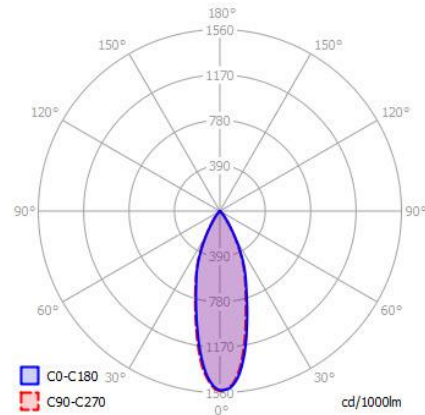

CLIPPO S DUO DIM TO WARM

SPECIFICATIONS

MOUNTING		CEILING / WALL
POWER	[W]	2x9,5
LAMP		built-in LED
LUMINOUS FLUX*	[lm]	2x45-915
LIGHT COLOUR	[K]	1910-3000
CRI		>90
BEAM ANGLE	[°]	34 (default)
AVERAGE LIFETIME	[h]	L80/B50.000
LUMINOUS EFFICACY	[lm/W]	96
POWER SUPPLY	[V] [A]	220-240V AC 50/60 Hz
LED-DRIVER		INCLUDED
DIMMING		PHASE DIM
THROUGH-WIRING		YES
MATERIAL		ALUMINUM
INGRESS PROTECTION		IP20
PROTECTION CLASS		I
NET WEIGHT	[kg]	0,92
GROSS WEIGHT	[kg]	0,98
COLOUR (HOUSING)		WHITE ~RAL9003
COLOUR (HOUSING)		BLACK ~RAL9005

dim to warm

IP20

DLS LIGHTING

www.dslighting.com

***DLS**
LIGHTING

CLIPPO S DUO 2700K

SPECIFICATIONS

MOUNTING		CEILING / WALL
POWER	[W]	2x9,5
LAMP		built-in LED
LUMINOUS FLUX*	[lm]	2x1100
LIGHT COLOUR	[K]	2700
CRI		>90
BEAM ANGLE	[°]	34 (default)
AVERAGE LIFETIME	[h]	L80/B50.000
LUMINOUS EFFICACY	[lm/W]	118
POWER SUPPLY	[V] [A]	220-240V AC 50/60 Hz
LED-DRIVER		INCLUDED
DIMMING		PHASE DIM
THROUGH-WIRING		YES
MATERIAL		ALUMINUM
INGRESS PROTECTION		IP20
PROTECTION CLASS		I
NET WEIGHT	[kg]	0,92
GROSS WEIGHT	[kg]	0,98
COLOUR (HOUSING)		WHITE ~RAL9003
COLOUR (HOUSING)		BLACK ~RAL9005

LIGHT DISTRIBUTION

34°

*Luminous flux values are nominal LED data at a operating temperature of 25° C

OPTIONS / OPTIONAL ACCESSORIES

REFLECTOR	[°]	24 / 48
HONEY COMB LOUVER		BLACK
ANTI GLARE RING		GOLD
DIMMING		DALI (ON REQUEST)