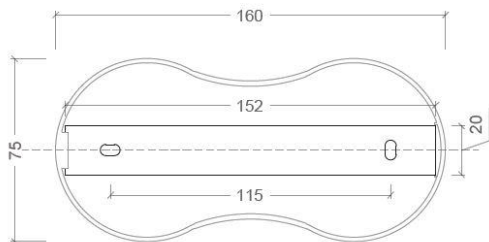

CLIPPO S DUO DIM TO WARM

SPECIFICATIONS

MOUNTING		CEILING / WALL
POWER	[W]	2x9,5
LAMP		built-in LED
LUMINOUS FLUX*	[lm]	2x45-915
LIGHT COLOUR	[K]	1910-3000
CRI		>90
BEAM ANGLE	[°]	34 (default)
AVERAGE LIFETIME	[h]	L80/B50.000
LUMINOUS EFFICACY	[lm/W]	96
POWER SUPPLY	[V] [A]	220-240V AC 50/60 Hz
LED-DRIVER		INCLUDED
DIMMING		PHASE DIM
THROUGH-WIRING		YES
MATERIAL		ALUMINUM
INGRESS PROTECTION		IP20
PROTECTION CLASS		I
NET WEIGHT	[kg]	0,92
GROSS WEIGHT	[kg]	0,98
COLOUR (HOUSING)		WHITE ~RAL9003
COLOUR (HOUSING)		BLACK ~RAL9005

LIGHT DISTRIBUTION

34°

*Luminous flux values are nominal LED data at a operating temperature of 25° C

OPTIONS / OPTIONAL ACCESSORIES

REFLECTOR	[°]	24 / 48
HONEY COMB LOUVER		BLACK
ANTI GLARE RING		GOLD
DIMMING		DALI (ON REQUEST)

Colours

white/white

white/gold

black/black

black/gold

MOUNTING DIMENSIONS

FIXTURE DIMENSIONS

CRI > 90

dim to warm

IP20

DLS LIGHTING

www.dslighting.com

***DLS**
LIGHTING

CLIPPO S DUO 2700K

SPECIFICATIONS

MOUNTING		CEILING / WALL
POWER	[W]	2x9,5
LAMP		built-in LED
LUMINOUS FLUX*	[lm]	2x1100
LIGHT COLOUR	[K]	2700
CRI		>90
BEAM ANGLE	[°]	34 (default)
AVERAGE LIFETIME	[h]	L80/B50.000
LUMINOUS EFFICACY	[lm/W]	118
POWER SUPPLY	[V] [A]	220-240V AC 50/60 Hz
LED-DRIVER		INCLUDED
DIMMING		PHASE DIM
THROUGH-WIRING		YES
MATERIAL		ALUMINUM
INGRESS PROTECTION		IP20
PROTECTION CLASS		I
NET WEIGHT	[kg]	0,92
GROSS WEIGHT	[kg]	0,98
COLOUR (HOUSING)		WHITE ~RAL9003
COLOUR (HOUSING)		BLACK ~RAL9005