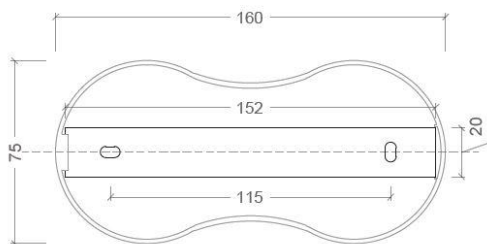

Colours

white/white

white/gold

black/black

black/gold

MOUNTING DIMENSIONS

FIXTURE DIMENSIONS

CRI > 90

dim to warm

IP20

DLS LIGHTING

www.dslighting.com

***DLS**
LIGHTING

CLIPPO S DUO 2700K

SPECIFICATIONS

MOUNTING		CEILING / WALL
POWER	[W]	2x9,5
LAMP		built-in LED
LUMINOUS FLUX*	[lm]	2x1100
LIGHT COLOUR	[K]	2700
CRI		>90
BEAM ANGLE	[°]	34 (default)
AVERAGE LIFETIME	[h]	L80/B50.000
LUMINOUS EFFICACY	[lm/W]	118
POWER SUPPLY	[V] [A]	220-240V AC 50/60 Hz
LED-DRIVER		INCLUDED
DIMMING		PHASE DIM
THROUGH-WIRING		YES
MATERIAL		ALUMINUM
INGRESS PROTECTION		IP20
PROTECTION CLASS		I
NET WEIGHT	[kg]	0,92
GROSS WEIGHT	[kg]	0,98
COLOUR (HOUSING)		WHITE ~RAL9003
COLOUR (HOUSING)		BLACK ~RAL9005

LIGHT DISTRIBUTION

34°

*Luminous flux values are nominal LED data at a operating temperature of 25° C

OPTIONS / OPTIONAL ACCESSORIES

REFLECTOR	[°]	24 / 48
HONEY COMB LOUVER		BLACK
ANTI GLARE RING		GOLD
DIMMING		DALI (ON REQUEST)

Colours

white/white

white/gold

black/black

black/gold

MOUNTING DIMENSIONS

FIXTURE DIMENSIONS

DLS LIGHTING