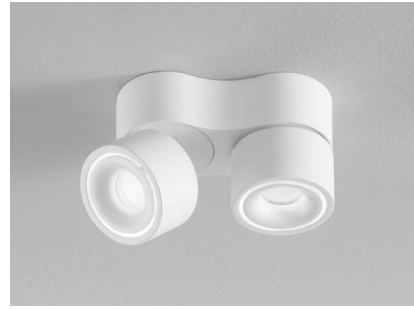

CLIPPO S DUO DIM TO WARM

SPECIFICATIONS

MOUNTING		CEILING / WALL
POWER	[W]	2x9,5
LAMP		built-in LED
LUMINOUS FLUX*	[lm]	2x45-915
LIGHT COLOUR	[K]	1910-3000
CRI		>90
BEAM ANGLE	[°]	34 (default)
AVERAGE LIFETIME	[h]	L80/B50.000
LUMINOUS EFFICACY	[lm/W]	96
POWER SUPPLY	[V] [A]	220-240V AC 50/60 Hz
LED-DRIVER		INCLUDED
DIMMING		PHASE DIM
THROUGH-WIRING		YES
MATERIAL		ALUMINUM
INGRESS PROTECTION		IP20
PROTECTION CLASS		I
NET WEIGHT	[kg]	0,92
GROSS WEIGHT	[kg]	0,98
COLOUR (HOUSING)		WHITE ~RAL9003
COLOUR (HOUSING)		BLACK ~RAL9005

LIGHT DISTRIBUTION

34°

*Luminous flux values are nominal LED data at a operating temperature of 25° C

OPTIONS / OPTIONAL ACCESSORIES

REFLECTOR	[°]	24 / 48
HONEY COMB LOUVER		BLACK
ANTI GLARE RING		GOLD
DIMMING		DALI (ON REQUEST)

dim to warm

IP20

DLS LIGHTING

www.dslighting.com

***DLS**
LIGHTING

CLIPPO S DUO 2700K

SPECIFICATIONS

MOUNTING		CEILING / WALL
POWER	[W]	2x9,5
LAMP		built-in LED
LUMINOUS FLUX*	[lm]	2x1100
LIGHT COLOUR	[K]	2700
CRI		>90
BEAM ANGLE	[°]	34 (default)
AVERAGE LIFETIME	[h]	L80/B50.000
LUMINOUS EFFICACY	[lm/W]	118
POWER SUPPLY	[V] [A]	220-240V AC 50/60 Hz
LED-DRIVER		INCLUDED
DIMMING		PHASE DIM
THROUGH-WIRING		YES
MATERIAL		ALUMINUM
INGRESS PROTECTION		IP20
PROTECTION CLASS		I
NET WEIGHT	[kg]	0,92
GROSS WEIGHT	[kg]	0,98
COLOUR (HOUSING)		WHITE ~RAL9003
COLOUR (HOUSING)		BLACK ~RAL9005