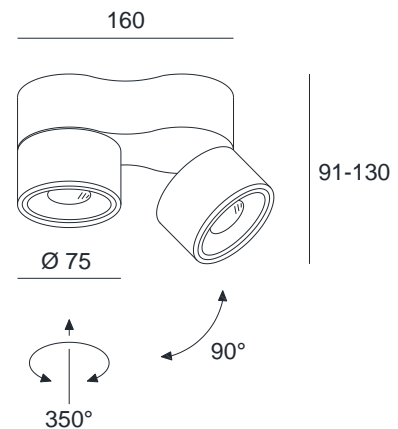

CLIPPO S DUO DIM TO WARM

SPECIFICATIONS

MOUNTING		CEILING / WALL
POWER	[W]	2x9,5
LAMP		built-in LED
LUMINOUS FLUX*	[lm]	2x45-915
LIGHT COLOUR	[K]	1910-3000
CRI		>90
BEAM ANGLE	[°]	34 (default)
AVERAGE LIFETIME	[h]	L80/B50.000
LUMINOUS EFFICACY	[lm/W]	96
POWER SUPPLY	[V] [A]	220-240V AC 50/60 Hz
LED-DRIVER		INCLUDED
DIMMING		PHASE DIM
THROUGH-WIRING		YES
MATERIAL		ALUMINUM
INGRESS PROTECTION		IP20
PROTECTION CLASS		I
NET WEIGHT	[kg]	0,92
GROSS WEIGHT	[kg]	0,98
COLOUR (HOUSING)		WHITE ~RAL9003
COLOUR (HOUSING)		BLACK ~RAL9005

LIGHT DISTRIBUTION

34°

*Luminous flux values are nominal LED data at a operating temperature of 25° C

OPTIONS / OPTIONAL ACCESSORIES

REFLECTOR	[°]	24 / 48
HONEY COMB LOUVER		BLACK
ANTI GLARE RING		GOLD
DIMMING		DALI (ON REQUEST)

Colours

white/white

white/gold

black/black

black/gold

MOUNTING DIMENSIONS

FIXTURE DIMENSIONS

CRI > 90

dim to warm

IP20

DLS LIGHTING

www.dslighting.com

***DLS**
LIGHTING

CLIPPO S DUO 2700K

SPECIFICATIONS

MOUNTING		CEILING / WALL
POWER	[W]	2x9,5
LAMP		built-in LED
LUMINOUS FLUX*	[lm]	2x1100
LIGHT COLOUR	[K]	2700
CRI		>90
BEAM ANGLE	[°]	34 (default)
AVERAGE LIFETIME	[h]	L80/B50.000
LUMINOUS EFFICACY	[lm/W]	118
POWER SUPPLY	[V] [A]	220-240V AC 50/60 Hz
LED-DRIVER		INCLUDED
DIMMING		PHASE DIM
THROUGH-WIRING		YES
MATERIAL		ALUMINUM
INGRESS PROTECTION		IP20
PROTECTION CLASS		I
NET WEIGHT	[kg]	0,92
GROSS WEIGHT	[kg]	0,98
COLOUR (HOUSING)		WHITE ~RAL9003
COLOUR (HOUSING)		BLACK ~RAL9005