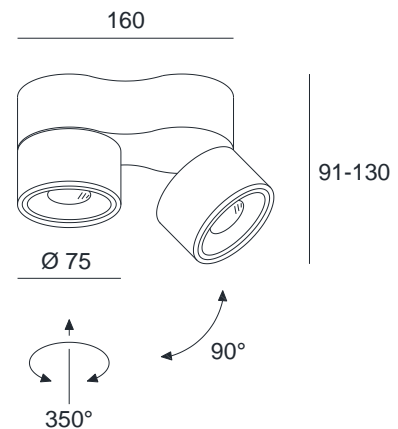

CLIPPO S DUO DIM TO WARM

SPECIFICATIONS

MOUNTING		CEILING / WALL
POWER	[W]	2x9,5
LAMP		built-in LED
LUMINOUS FLUX*	[lm]	2x45-915
LIGHT COLOUR	[K]	1910-3000
CRI		>90
BEAM ANGLE	[°]	34 (default)
AVERAGE LIFETIME	[h]	L80/B50.000
LUMINOUS EFFICACY	[lm/W]	96
POWER SUPPLY	[V] [A]	220-240V AC 50/60 Hz
LED-DRIVER		INCLUDED
DIMMING		PHASE DIM
THROUGH-WIRING		YES
MATERIAL		ALUMINUM
INGRESS PROTECTION		IP20
PROTECTION CLASS		I
NET WEIGHT	[kg]	0,92
GROSS WEIGHT	[kg]	0,98
COLOUR (HOUSING)		WHITE ~RAL9003
COLOUR (HOUSING)		BLACK ~RAL9005

dim to warm

IP20

DLS LIGHTING

www.dslighting.com

***DLS**
LIGHTING

CLIPPO S DUO 2700K

SPECIFICATIONS

MOUNTING		CEILING / WALL
POWER	[W]	2x9,5
LAMP		built-in LED
LUMINOUS FLUX*	[lm]	2x1100
LIGHT COLOUR	[K]	2700
CRI		>90
BEAM ANGLE	[°]	34 (default)
AVERAGE LIFETIME	[h]	L80/B50.000
LUMINOUS EFFICACY	[lm/W]	118
POWER SUPPLY	[V] [A]	220-240V AC 50/60 Hz
LED-DRIVER		INCLUDED
DIMMING		PHASE DIM
THROUGH-WIRING		YES
MATERIAL		ALUMINUM
INGRESS PROTECTION		IP20
PROTECTION CLASS		I
NET WEIGHT	[kg]	0,92
GROSS WEIGHT	[kg]	0,98
COLOUR (HOUSING)		WHITE ~RAL9003
COLOUR (HOUSING)		BLACK ~RAL9005

LIGHT DISTRIBUTION

34°

*Luminous flux values are nominal LED data at a operating temperature of 25° C

OPTIONS / OPTIONAL ACCESSORIES

REFLECTOR	[°]	24 / 48
HONEY COMB LOUVER		BLACK
ANTI GLARE RING		GOLD
DIMMING		DALI (ON REQUEST)

Colours

white/white

white/gold

black/black

black/gold

MOUNTING DIMENSIONS

FIXTURE DIMENSIONS

DLS LIGHTING