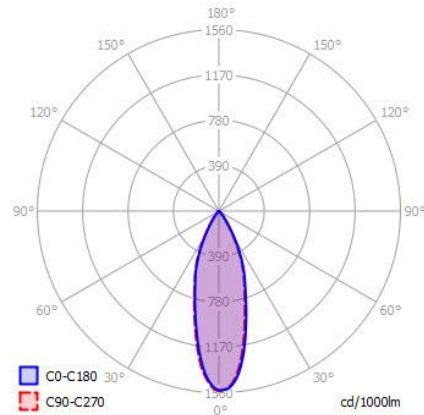

CLIPPO S DUO DIM TO WARM

SPECIFICATIONS

MOUNTING		CEILING / WALL
POWER	[W]	2x9,5
LAMP		built-in LED
LUMINOUS FLUX*	[lm]	2x45-915
LIGHT COLOUR	[K]	1910-3000
CRI		>90
BEAM ANGLE	[°]	34 (default)
AVERAGE LIFETIME	[h]	L80/B50.000
LUMINOUS EFFICACY	[lm/W]	96
POWER SUPPLY	[V] [A]	220-240V AC 50/60 Hz
LED-DRIVER		INCLUDED
DIMMING		PHASE DIM
THROUGH-WIRING		YES
MATERIAL		ALUMINUM
INGRESS PROTECTION		IP20
PROTECTION CLASS		I
NET WEIGHT	[kg]	0,92
GROSS WEIGHT	[kg]	0,98
COLOUR (HOUSING)		WHITE ~RAL9003
COLOUR (HOUSING)		BLACK ~RAL9005

LIGHT DISTRIBUTION

34°

*Luminous flux values are nominal LED data at a operating temperature of 25° C

OPTIONS / OPTIONAL ACCESSORIES

REFLECTOR	[°]	24 / 48
HONEY COMB LOUVER		BLACK
ANTI GLARE RING		GOLD
DIMMING		DALI (ON REQUEST)

Colours

white/white

white/gold

black/black

black/gold

MOUNTING DIMENSIONS

FIXTURE DIMENSIONS

CRI > 90

dim to warm

IP20

DLS LIGHTING

www.dslighting.com

***DLS**
LIGHTING

CLIPPO S DUO 2700K

SPECIFICATIONS

MOUNTING		CEILING / WALL
POWER	[W]	2x9,5
LAMP		built-in LED
LUMINOUS FLUX*	[lm]	2x1100
LIGHT COLOUR	[K]	2700
CRI		>90
BEAM ANGLE	[°]	34 (default)
AVERAGE LIFETIME	[h]	L80/B50.000
LUMINOUS EFFICACY	[lm/W]	118
POWER SUPPLY	[V] [A]	220-240V AC 50/60 Hz
LED-DRIVER		INCLUDED
DIMMING		PHASE DIM
THROUGH-WIRING		YES
MATERIAL		ALUMINUM
INGRESS PROTECTION		IP20
PROTECTION CLASS		I
NET WEIGHT	[kg]	0,92
GROSS WEIGHT	[kg]	0,98
COLOUR (HOUSING)		WHITE ~RAL9003
COLOUR (HOUSING)		BLACK ~RAL9005