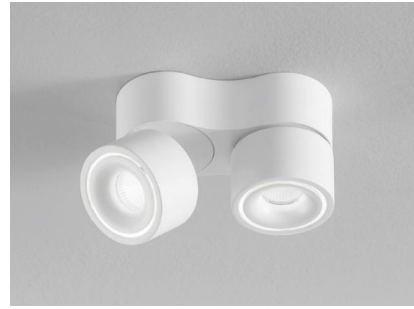

CLIPPO S DUO DIM TO WARM

SPECIFICATIONS

MOUNTING		CEILING / WALL
POWER	[W]	2x9,5
LAMP		built-in LED
LUMINOUS FLUX*	[lm]	2x45-915
LIGHT COLOUR	[K]	1910-3000
CRI		>90
BEAM ANGLE	[°]	34 (default)
AVERAGE LIFETIME	[h]	L80/B50.000
LUMINOUS EFFICACY	[lm/W]	96
POWER SUPPLY	[V] [A]	220-240V AC 50/60 Hz
LED-DRIVER		INCLUDED
DIMMING		PHASE DIM
THROUGH-WIRING		YES
MATERIAL		ALUMINUM
INGRESS PROTECTION		IP20
PROTECTION CLASS		I
NET WEIGHT	[kg]	0,92
GROSS WEIGHT	[kg]	0,98
COLOUR (HOUSING)		WHITE ~RAL9003
COLOUR (HOUSING)		BLACK ~RAL9005

LIGHT DISTRIBUTION

34°

*Luminous flux values are nominal LED data at a operating temperature of 25° C

OPTIONS / OPTIONAL ACCESSORIES

REFLECTOR	[°]	24 / 48
HONEY COMB LOUVER		BLACK
ANTI GLARE RING		GOLD
DIMMING		DALI (ON REQUEST)

Colours

white/white

white/gold

black/black

black/gold

MOUNTING DIMENSIONS

FIXTURE DIMENSIONS

CRI > 90

dim to warm

IP20

DLS LIGHTING

www.dslighting.com

***DLS**
LIGHTING

CLIPPO S DUO 2700K

SPECIFICATIONS

MOUNTING		CEILING / WALL
POWER	[W]	2x9,5
LAMP		built-in LED
LUMINOUS FLUX*	[lm]	2x1100
LIGHT COLOUR	[K]	2700
CRI		>90
BEAM ANGLE	[°]	34 (default)
AVERAGE LIFETIME	[h]	L80/B50.000
LUMINOUS EFFICACY	[lm/W]	118
POWER SUPPLY	[V] [A]	220-240V AC 50/60 Hz
LED-DRIVER		INCLUDED
DIMMING		PHASE DIM
THROUGH-WIRING		YES
MATERIAL		ALUMINUM
INGRESS PROTECTION		IP20
PROTECTION CLASS		I
NET WEIGHT	[kg]	0,92
GROSS WEIGHT	[kg]	0,98
COLOUR (HOUSING)		WHITE ~RAL9003
COLOUR (HOUSING)		BLACK ~RAL9005