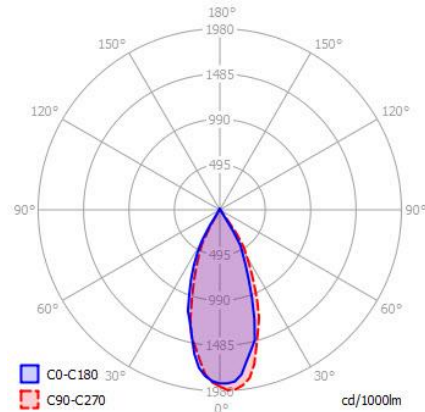

## SPECIFICATIONS

MOUNTING		CEILING RECESSED
POWER	[W]	12,6
LAMP		built-in LED
LUMINOUS FLUX*	[lm]	40 - 1360
LIGHT COLOUR	[K]	1910 - 3000
CRI		>90
BEAM ANGLE	[°]	38 (default)
AVERAGE LIFETIME	[h]	L80/B50.000
LUMINOUS EFFICACY	[lm/W]	93
POWER SUPPLY	[V] [A]	350mA CC
LED-DRIVER		NOT INCLUDED
DIMMING		SEE DRIVER
THROUGH-WIRING		SEE DRIVER
MATERIAL		ALUMINIUM
INGRESS PROTECTION		IP20
PROTECTION CLASS		III
NET WEIGHT	[kg]	0,43
GROSS WEIGHT	[kg]	0,45
COLOUR (HOUSING)		WHITE ~RAL9003
COLOUR (HOUSING)		BLACK ~RAL9005
CUT-OUT	[mm]	Ø94
RECESSED DEPTH (H)	[mm]	110

\*Luminous flux values are nominal LED data at a operating temperature of 25° C

## LIGHT DISTRIBUTION

38°

## CUT OUT DIMENSIONS