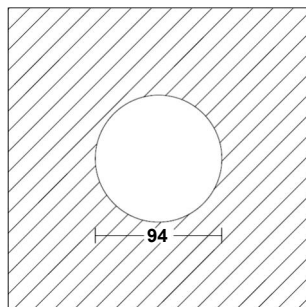

CUT OUT DIMENSIONS