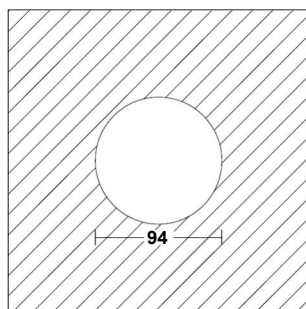

## CUT OUT DIMENSIONS

## LIGHT DISTRIBUTION

38°