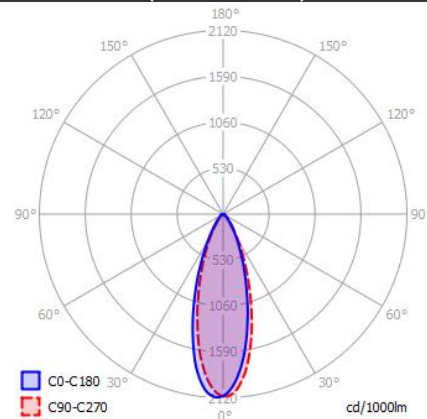

## CUT OUT DIMENSIONS

## LIGHT DISTRIBUTION (OSRAM LAMP)

36°

\*Luminous flux values are nominal LED data at a operating temperature of 25° C