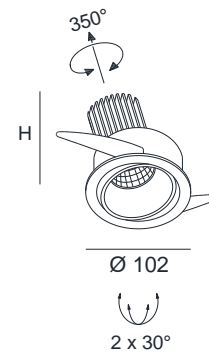

FIXTURE DIMENSIONS

DLS LIGHTING

www.dslighting.com

*DLS
LIGHTING