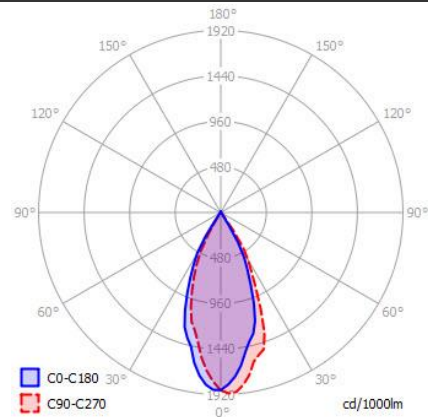

LIGHT DISTRIBUTION

38°