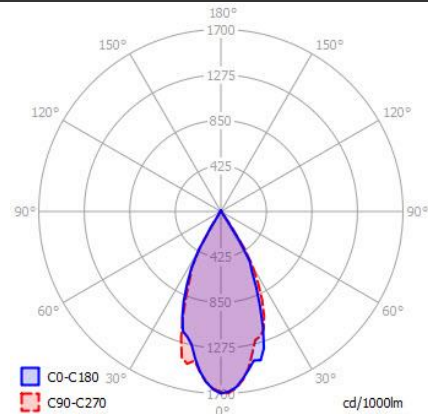

LIGHT DISTRIBUTION

38°