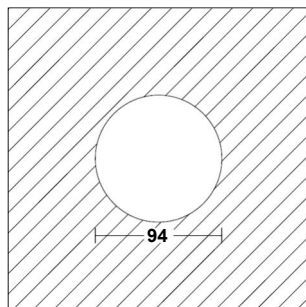

## LIGHT DISTRIBUTION

38°

## CUT OUT DIMENSIONS