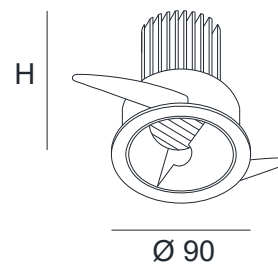

FIXTURE DIMENSIONS

DLS LIGHTING

www.dslighting.com

*DLS
LIGHTING