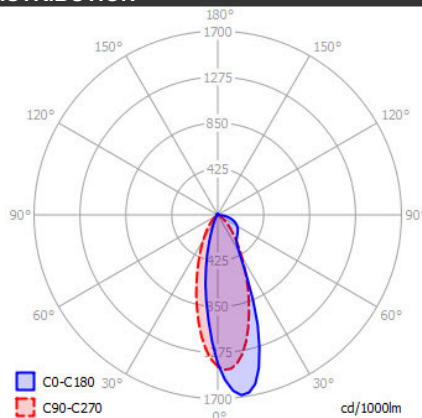

LIGHT DISTRIBUTION

38°

OPTIONS / OPTIONAL ACCESSORIES

Colours

white

black