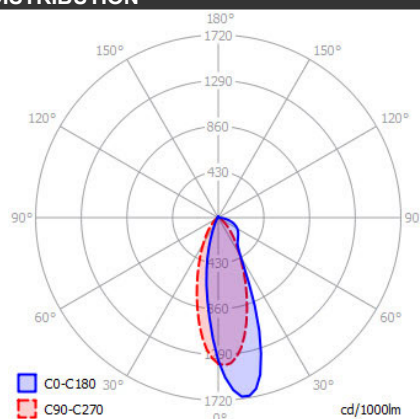

## CUT OUT DIMENSIONS

## SPECIFICATIONS

MOUNTING		CEILING RECESSED
POWER	[W]	14
LAMP		built-in LED
LUMINOUS FLUX*	[lm]	1550 / 1610
LIGHT COLOUR	[K]	2700 / 3000
CRI		>90
BEAM ANGLE	[°]	-
AVERAGE LIFETIME	[h]	L80/B50.000
LUMINOUS EFFICACY	[lm/W]	99
POWER SUPPLY	[V] [A]	500mA CC
LED-DRIVER		NOT INCLUDED
DIMMING		SEE DRIVER
THROUGH-WIRING		SEE DRIVER
MATERIAL		ALUMINUM
INGRESS PROTECTION		IP20
PROTECTION CLASS		III
NET WEIGHT	[kg]	0,44
GROSS WEIGHT	[kg]	0,46
COLOUR (HOUSING)		WHITE ~RAL9003
COLOUR (HOUSING)		BLACK ~RAL9005
CUT-OUT	[mm]	Ø80
RECESSED DEPTH (H)	[mm]	125

## LIGHT DISTRIBUTION

38°

\*Luminous flux values are nominal LED data at a operating temperature of 25° C