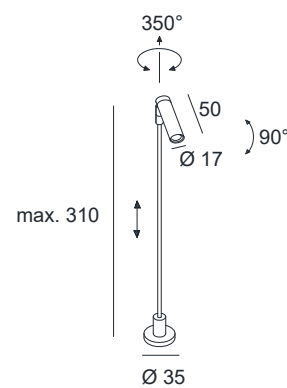

MOUNTING DIMENSIONS

FIXTURE DIMENSIONS

DLS LIGHTING

www.dslighting.com

*DLS
LIGHTING