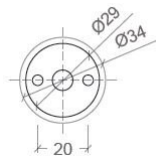

## SPECIFICATIONS

MOUNTING		SURFACE
POWER	[W]	2
LAMP		built-in LED
LUMINOUS FLUX*	[lm]	190
LIGHT COLOUR	[K]	3000
CRI		>90
BEAM ANGLE	[°]	15 - 60
AVERAGE LIFETIME	[h]	L80/B50.000
LUMINOUS EFFICACY	[lm/W]	95
POWER SUPPLY	[V] [A]	500mA cc
LED-DRIVER		NOT INCLUDED
DIMMING		SEE DRIVER
THROUGH-WIRING		SEE DRIVER
MATERIAL		BRASS
INGRESS PROTECTION		IP20
PROTECTION CLASS		III
NET WEIGHT	[kg]	0,06
GROSS WEIGHT	[kg]	0,07
COLOUR (HOUSING)		BLACK ~RAL9005
COLOUR (HOUSING)		CHROME
COLOUR (HOUSING)		PLATINUM

## MOUNTING DIMENSIONS